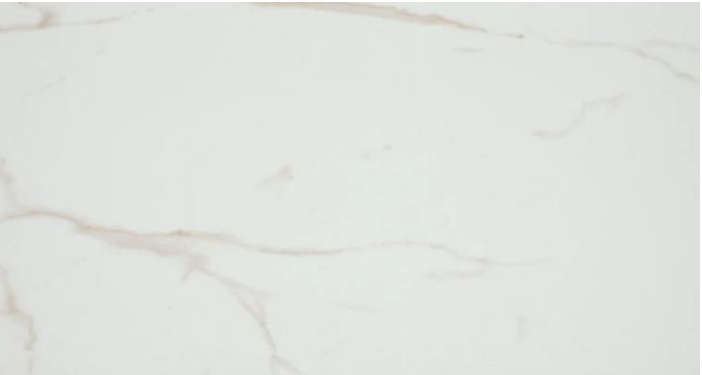

CABINET FINISH:  
STAINED BUCKSKIN  
(OAK)

CABINET HARDWARE:  
ELARA KNOB – SATIN  
BRONZE FINISH

SINK: RECTANGULAR  
WHITE UNDERMOUNT

FLOOR & WALL TILE: EMSER CONTESSA  
12 x 24 – COLOR ORO MATTE

SHOWER FLOOR/NICHE TILE: EMSER  
INFLUENCE 2" HEXAGON MOSAIC –  
COLOR FAWN MATTE