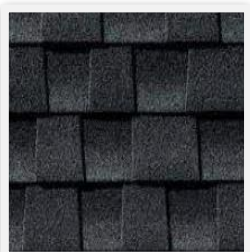

EXTERIORS

Roof
GAF Timberline
Charcoal