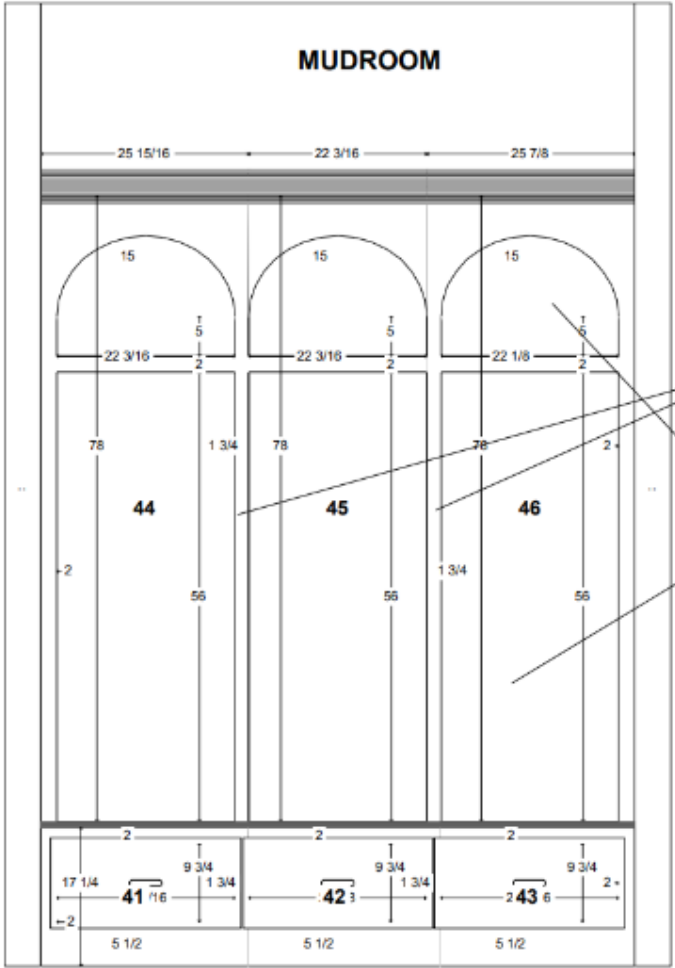

CUBBIES

Photo is for inspiration only.
Finished product may vary.

CABINET COLOR
SW Meander