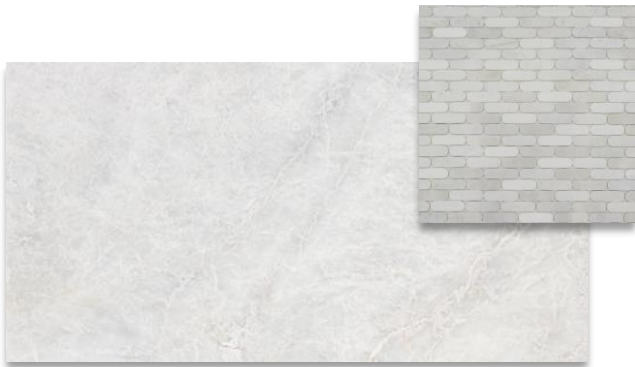

TILE
Bath Floor, Shower Walls, & Shower Ceiling: LT
Iceberg 12x24 Marble Honed
Shower Floor: LT Eclipse Bianco Dolomite, Iceberg,
& White Mosaic Polished