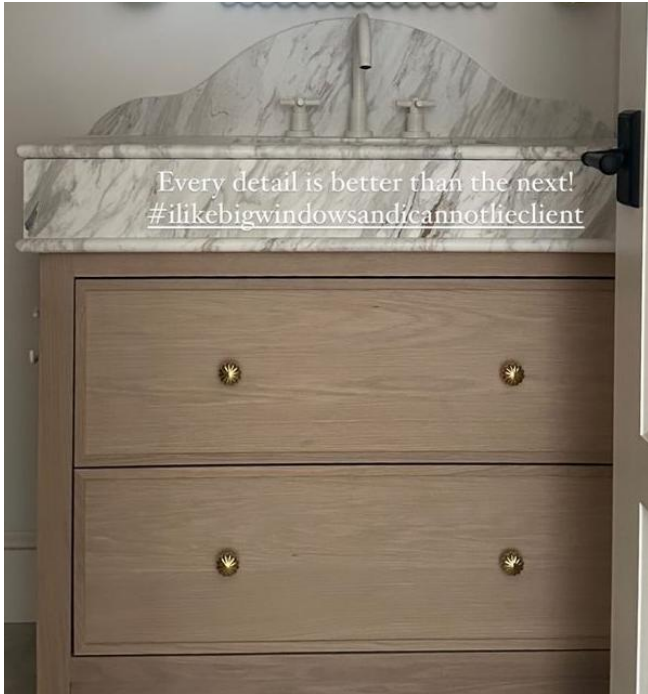

POWDER BATH MAIN

Inspiration photo is for countertop, slab splash, and cabinet layout only. Above photo is a concept photo and finished product will vary.