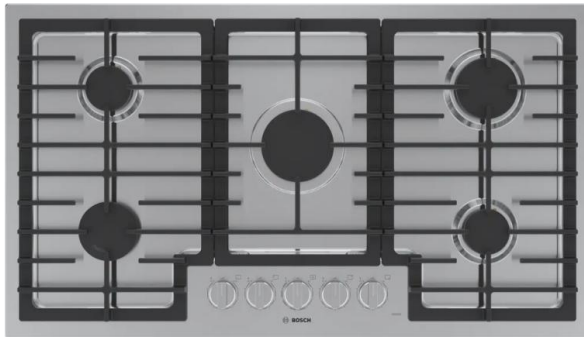

COUNTERTOP
Cosmos Quartz in Carrara
Venatino

CABINET FINISH
Baby Fawn (Perimeter)
Smooth Stone (Island)

SINK
Blanco Silgranit Undermount
Sink in Soft White

CABINET DOOR STYLE
(Not Color)

CABINET HARDWARE
Belcastel 1 in Satin
Bronze

HOOD STYLE

HOOD FINISH
Baby Fawn

Upgrade Hood to Simple Maple Box Hood with 3 Equal sized horizontal panels installed on the front and wrapping the sides. Room Crown to wrap and be painted the cabinet color.

*Photo is to Show Design Concept Only.
Tile Selections, Finishes, & Final Installation
Will Vary from Photo.*

KITCHEN APPLIANCES

Bosch
36" Gas Cooktop

Bosch Dishwasher

Bosch
30" Built-In
Microwave &
30" Single Oven