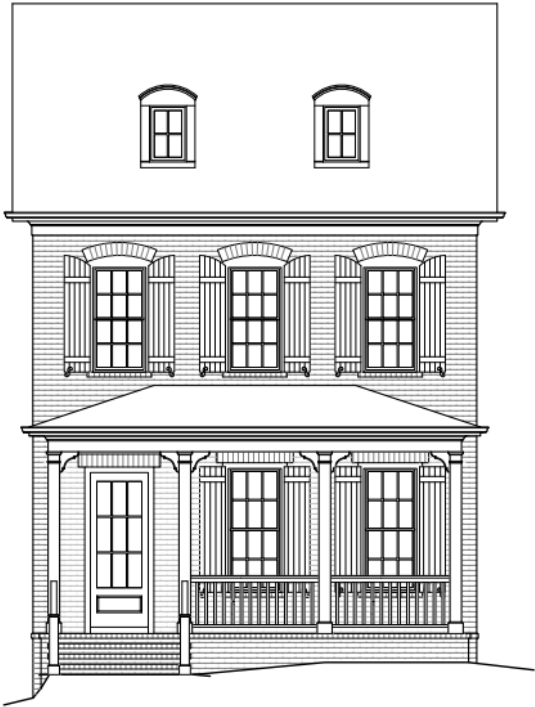

INSIGNIA  HOMES

SOUTHVALE

FRANKLIN

LOT #71

SELECTION PHOTOS PACKET

DATE: REVISED 3/6/26

EXTERIORS

ROOF
GAF Charcoal
Shingles & Dark
Bronze Metal
Roof

HOOD STYLE

HOOD FINISH
Baby Fawn

Upgrade Hood to Simple Maple Box Hood with 3 Equal sized horizontal panels installed on the front and wrapping the sides. Room Crown to wrap and be painted the cabinet color.