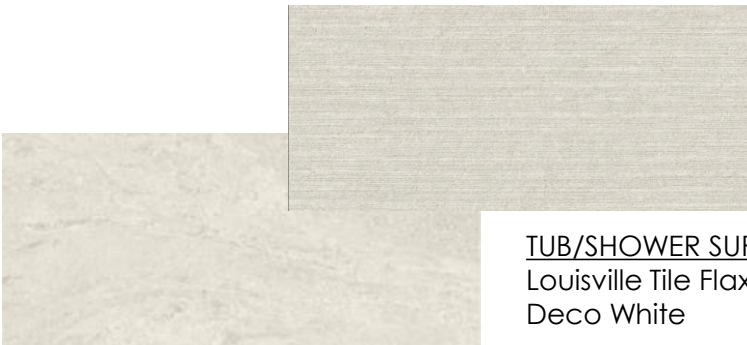

TUB/SHOWER SURROUND TILE
Louisville Tile Flax 12x24 in
Deco White

FLOOR TILE
Louisville Tile Flax
12x24 in White Matte