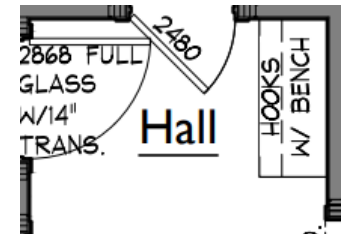

ADD 1X6 VERTICAL SHIPLAP STARTING ABOVE BASEBOARD TO CEILING WITH ROOM CROWN ABOVE. ADD WHITE OAK BENCH SEAT WITH 2 HOOKS ABOVE SIMILAR TO CONCEPT PHOTO. SHIPLAP TO BE PAINTED ACCENT TRIM COLOR AND BENCH SEAT TO MATCH STAINED FLOORS.