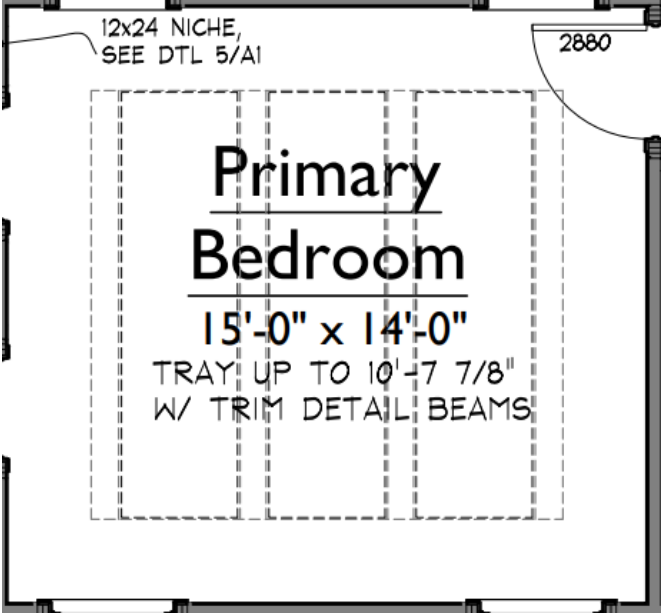

PRIMARY BEDROOM CEILING DETAIL

APPLIED CEILING DETAIL

Add four trim built, stain grade, white oak beams inside tray. Beams to be recessed at the bottom and stained to match hardwood floors as closely as possible.

STAIN COLOR

White Oak Beams stained to match Hardwood floor as closely as possible.