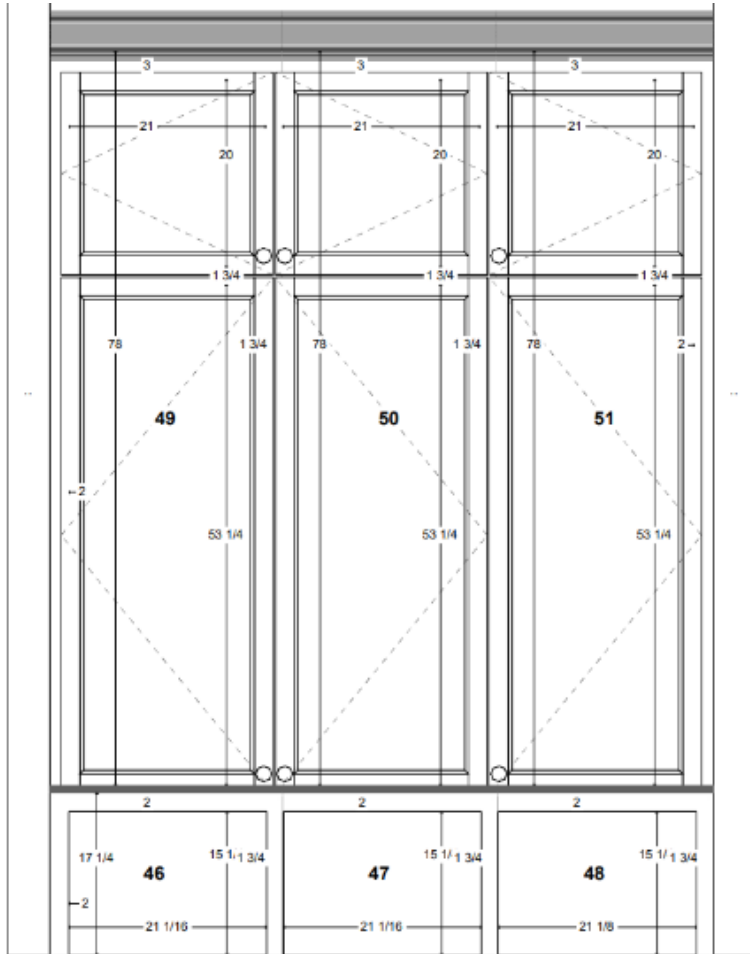

CUBBIES

CABINET COLOR
Cabinet: Van Dyke Brown
Top: Kivi Stone Match

CABINET DOOR STYLE
(Not Color)

CABINET HARDWARE
Belcastel