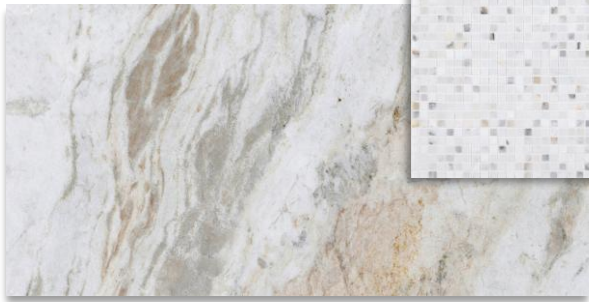

TILE
Bath Floor: Emser Kalta Fiore 12x24 Polished
Shower Wall & Ceiling: Emser Kalta Fiore 12x24 Polished
Shower Floor: LT Jeffrey Court 3/8" Composition Calacatta
Gold Mosaic