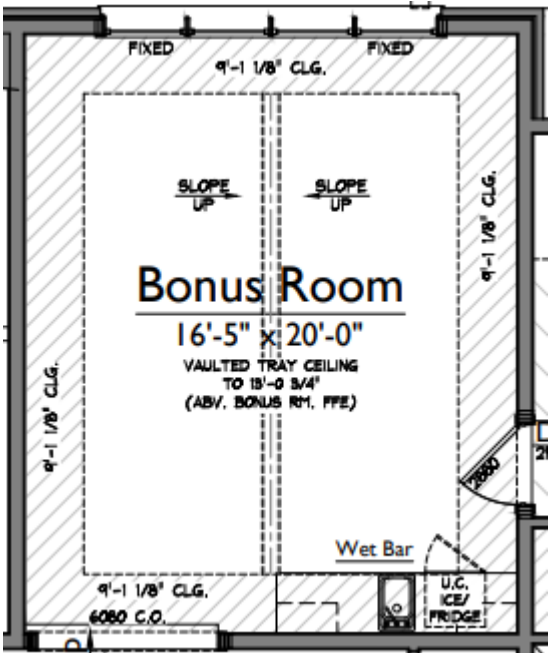

BONUS ROOM BEAMS

BEAM COLOR
Kivi Stone Match

*Stain grade hand planed cedar mitered ridge beam per plan.
Finished product may vary.*