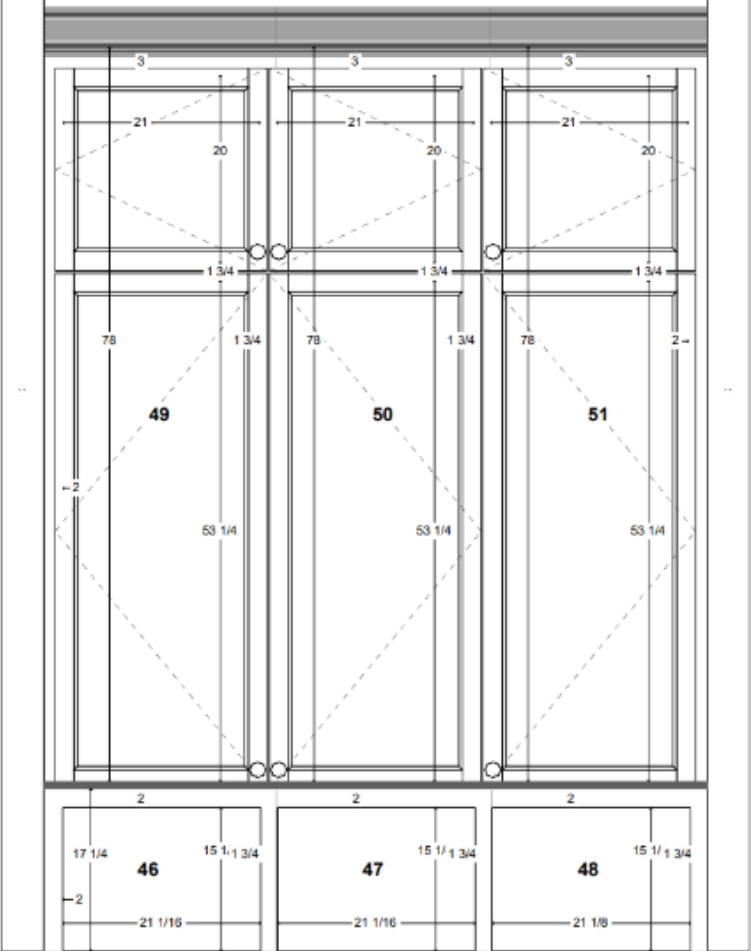

CUBBIES

CABINET COLOR
Cabinet: Van Dyke Brown
Top: Kivi Stone Match

CABINET DOOR STYLE
(Not Color)

CABINET HARDWARE
Belcastel