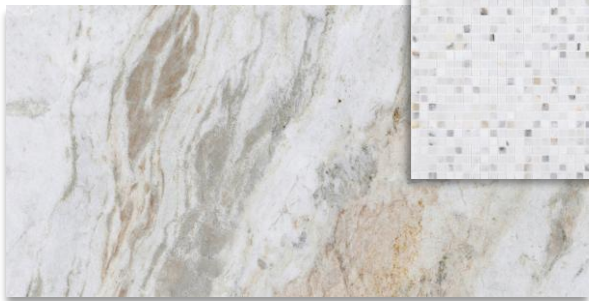

TILE
Bath Floor: Emser Kalta Fiore 12x24 Polished
Shower Wall & Ceiling: Emser Kalta Fiore 12x24 Polished
Shower Floor: LT Jeffrey Court 3/8" Composition Calacatta
Gold Mosaic