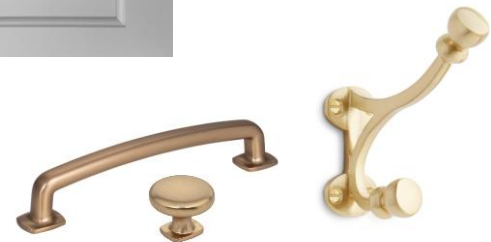

CABINET HARDWARE
Belcastel