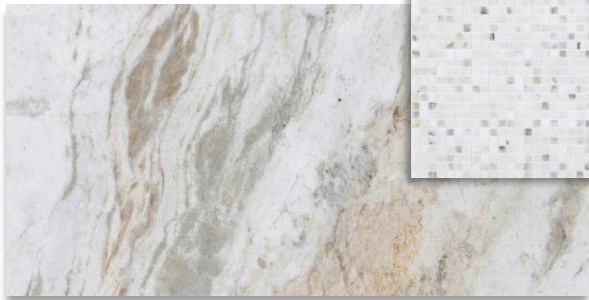

TILE
Bath Floor: Emser Kalta Fiore 12x24 Polished
Shower Wall & Ceiling: Emser Kalta Fiore 12x24 Polished
Shower Floor: LT Jeffrey Court 3/8" Composition Calacatta
Gold Mosaic