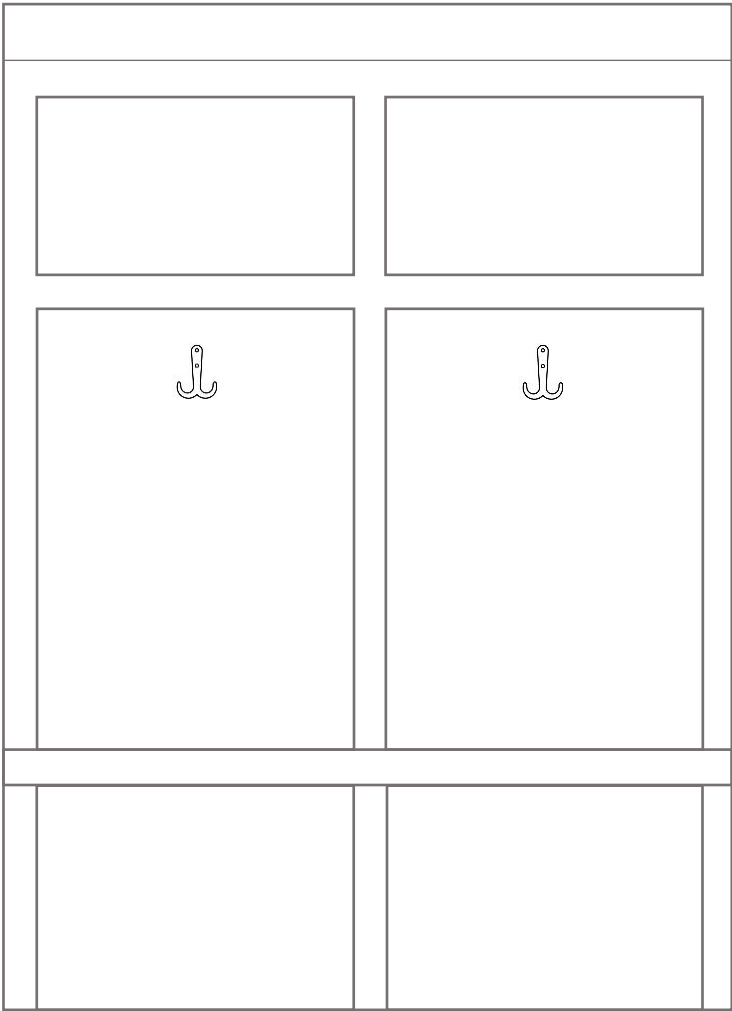

CUBBY LAYOUT

Cubbies in location per plan. Layout similar to drawing with open cubbies above and below with white oak seat stained to match hardwood finish as closely as possible and coat hooks installed in back of each cubby.