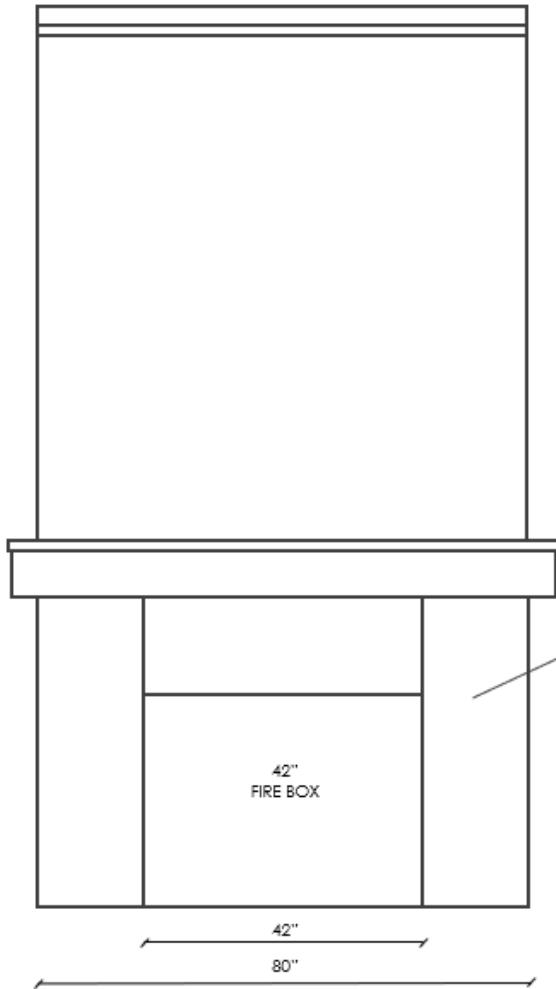

GREAT ROOM FIREPLACE // BUYER FACING

**DRAWING IS NOT TO SCALE.
MEASUREMENTS ARE APPROXIMATE & MAY VARY
OR BE ADJUSTED ON SITE**

FIREPLACE DESIGN

Trim Built Stain Grade Floating Beam Mantle with cap to wrap all sides with tile applied on all sides of Fireplace Chase from floor to mantle similar to photo.