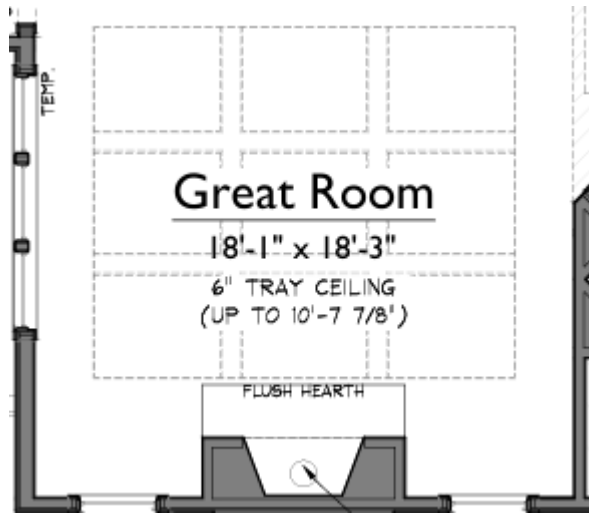

KITCHEN APPLIANCES

Thermador
36" Gas Cooktop

Bosch
Double Oven

Bosch
Drawer Microwave

Bosch
Dishwasher

SEE SELECTION CALENDAR FOR ALLOWABLE SELECTIONS AND DUE DATES.

GREAT ROOM CEILING DETAIL

Trim built coffered style ceiling detail creating 9 boxes inside of tray per plan.