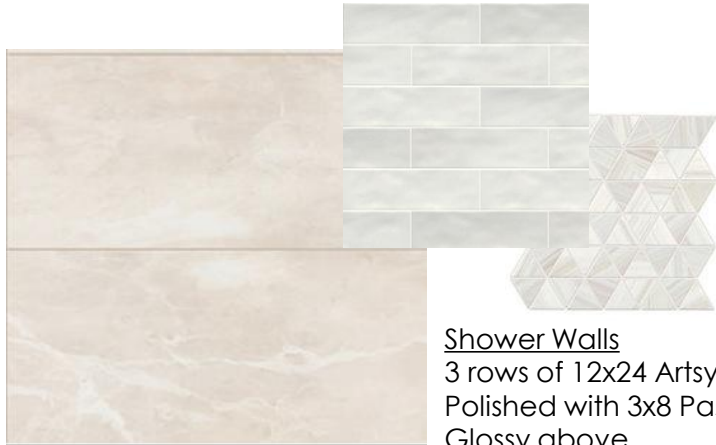

Shower Walls
3 rows of 12x24 Artsy Gallery Pearl
Polished with 3x8 Passion Blanco
Glossy above
Shower Floor Tile
Pietra Divina Calacatta Dolomiti
Triangle Mosaic

Floor & Tub Surround Tile
12x24 Artsy Gallery Pearl
Matte on floors & 3 rows of
polished on tub surround