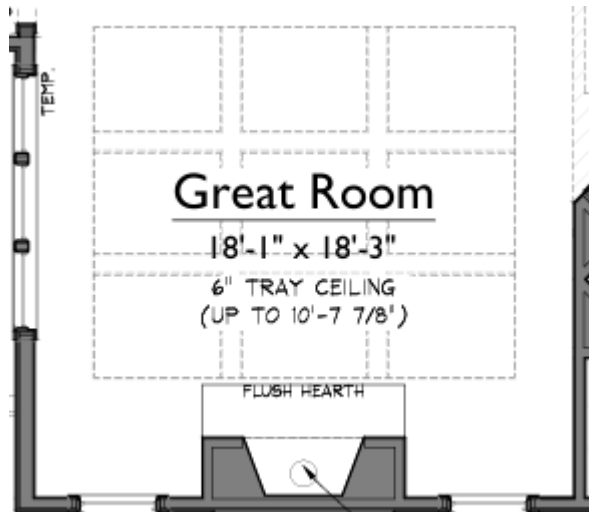

GREAT ROOM CEILING DETAIL

Trim built coffered style ceiling detail creating 9 boxes inside of tray per plan.

1/4" Reveal at base of beams

1 piece cove crown around inside perimeter of each box

1x6 trim board to wrap ceiling outside of tray