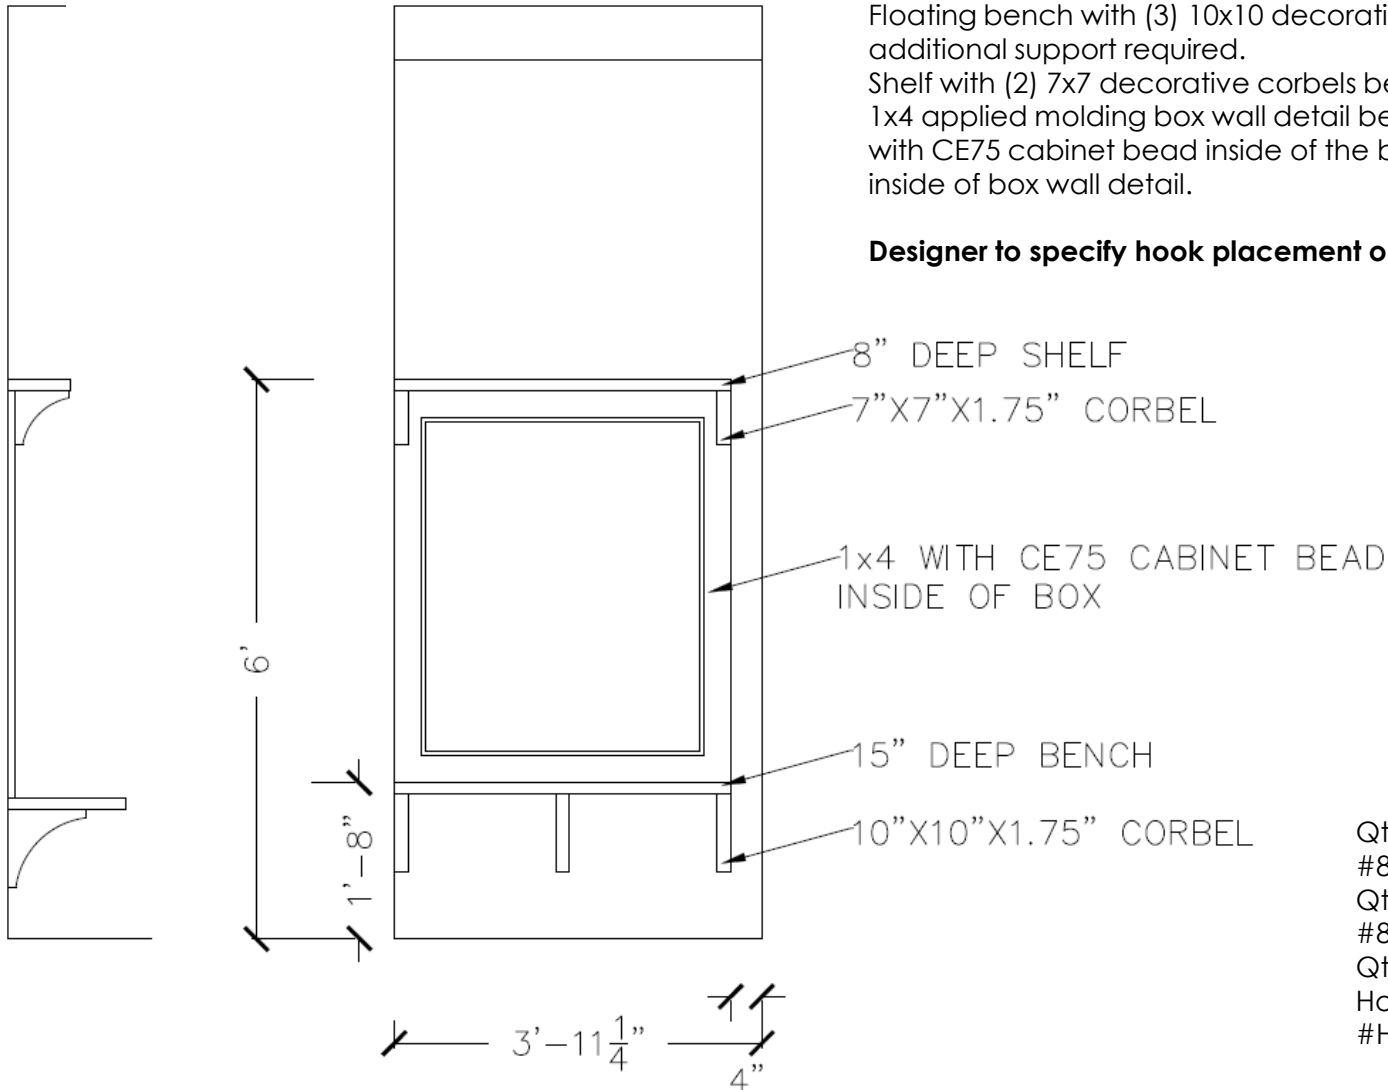

UTILITY ROOM CUBBIES

Trim built cubbies located on the wall across from the hanging space. Floating bench with (3) 10x10 decorative corbels below. Includes additional support required.

Shelf with (2) 7x7 decorative corbels below.