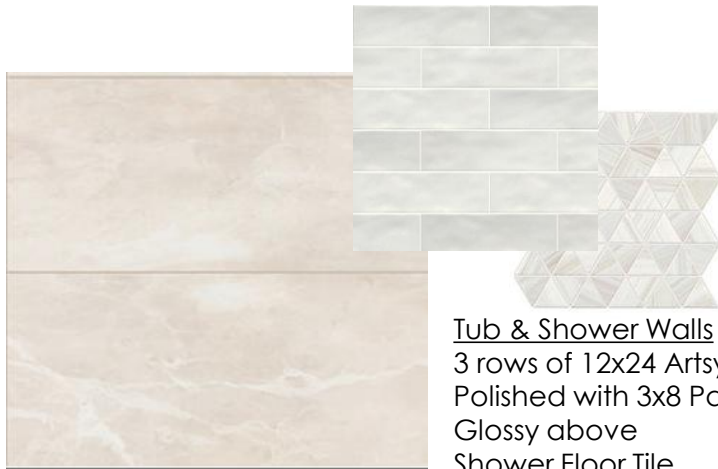

Tub & Shower Walls
3 rows of 12x24 Artsy Gallery Pearl
Polished with 3x8 Passion Blanco
Glossy above
Shower Floor Tile
Pietra Divina Calacatta Dolomiti
Triangle Mosaic

Floor Tile
12x24 Artsy Gallery Pearl Matte