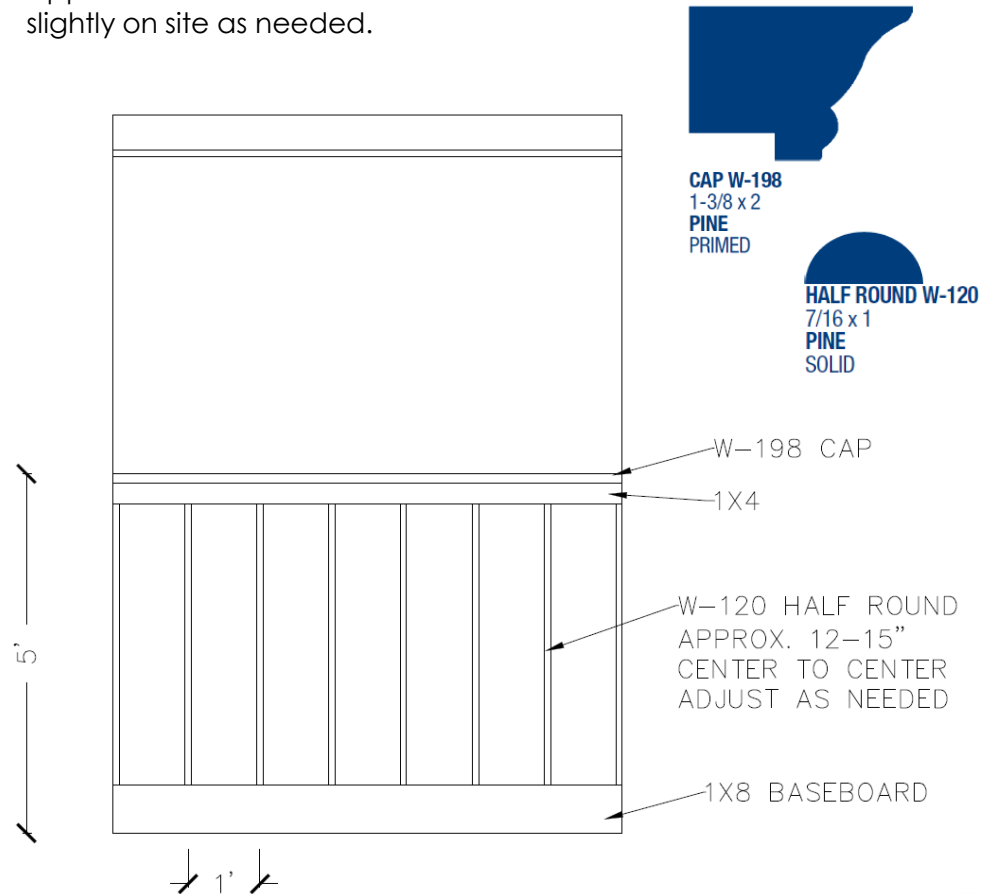

Approx. 12-15" center to center between vertical trim pieces. Adjust slightly on site as needed.

SEE SELECTION CALENDAR FOR ALLOWABLE SELECTIONS AND DUE DATES.

PRIMARY BATHROOM

SINK FAUCET
Delta Trinsic in
Champagne Bronze