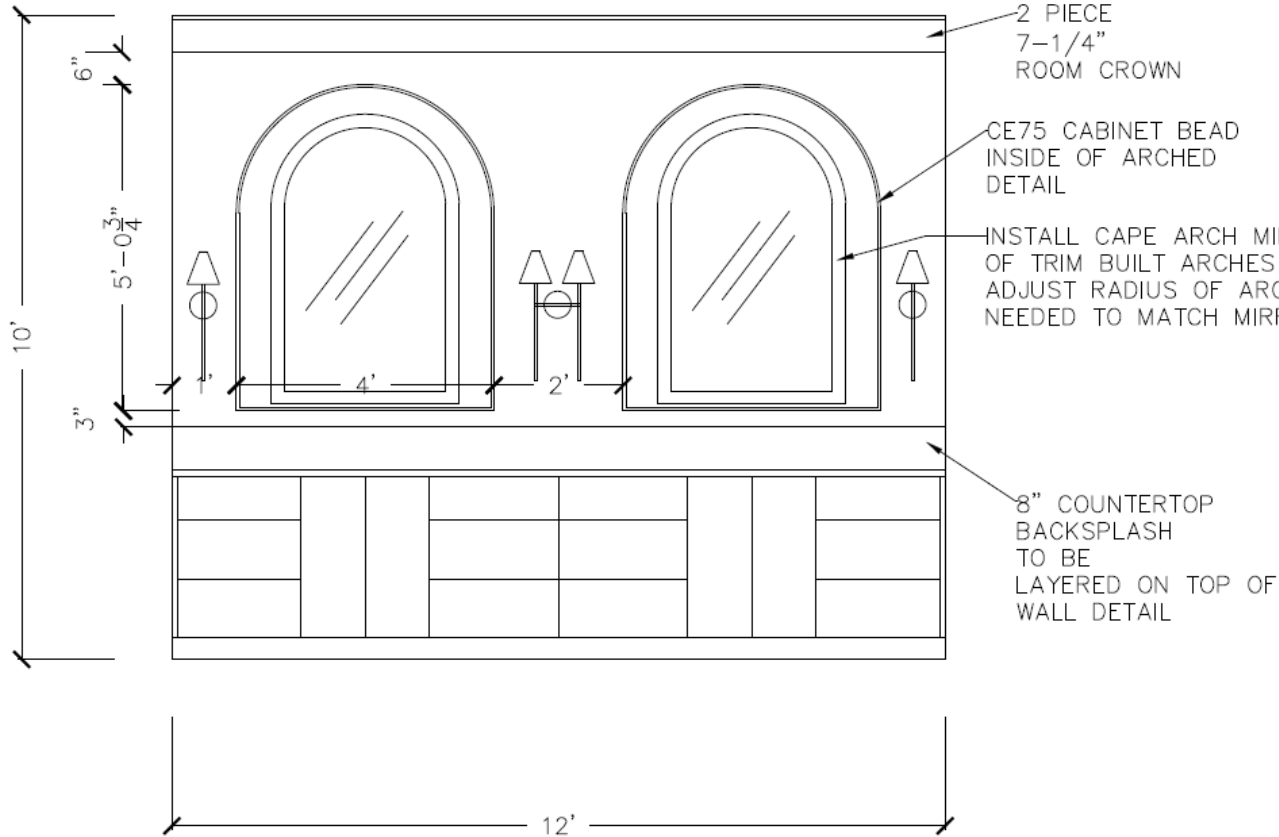

PRIMARY BATH WALL DETAIL

Painted the trim color,
Origami White