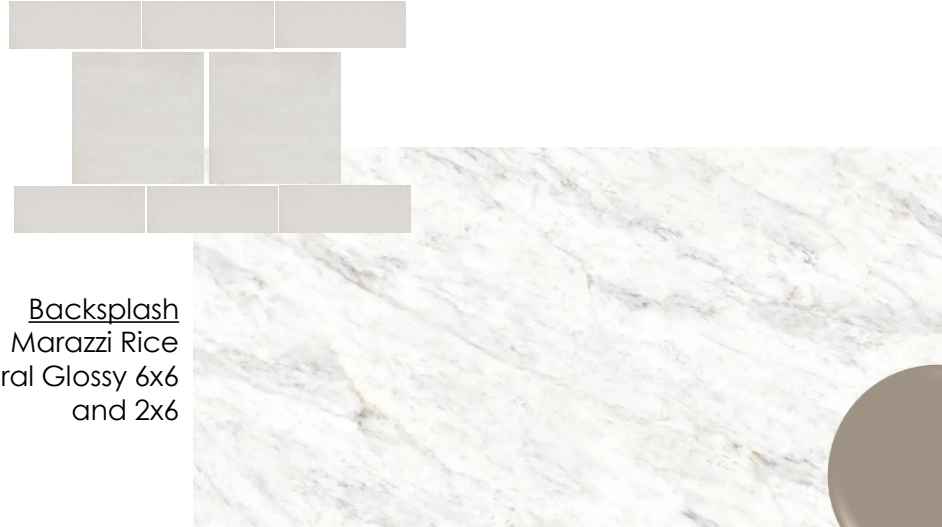

# BONUS WET BAR

Bar Faucet  
Brizo Odin Arch spout

Sink  
Blanco Precis Bar Silgranit  
Sink in White

Appliances  
Panel Ready SubZero U/C  
Beverage Fridge

Backsplash  
Marazzi Rice  
Natural Glossy 6x6  
and 2x6