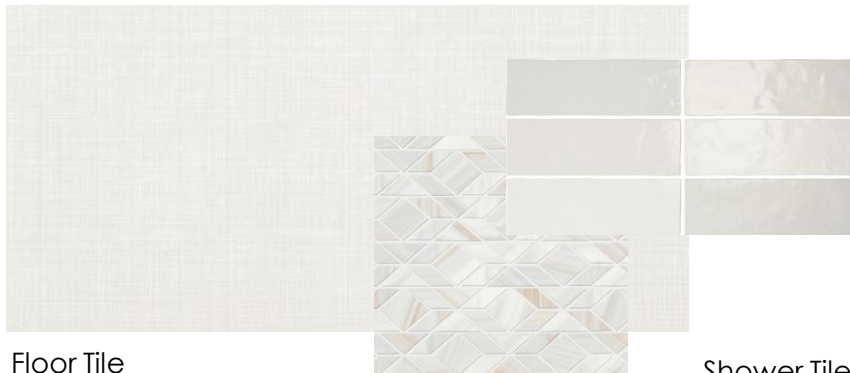

# BATHROOM 2

Sink Faucet  
Delta Bonacci in  
Champagne Bronze

Sink  
White Rectangular Sink

Cabinet Door Style (Not Color)

Countertops  
Valiant White Satin Quartz

Cabinet Finish  
SW Amazing Gray

Floor Tile  
DalTile Fabric Art  
Modern Texture  
White 12x24