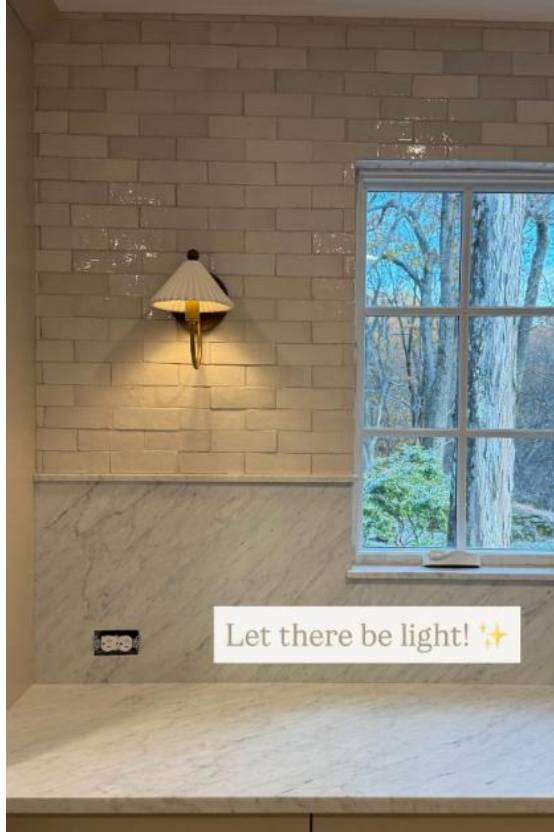

## Built-In Details

Slab backsplash on side walls and approx. 18" tall slab backsplash on hood wall with small cap piece. Tile on full hood wall to extend from countertop splash to bottom of crown.

*Photos are to Show Design Concept Only.  
Selections, Finishes, & Final Installation  
Will Vary from Photo.*