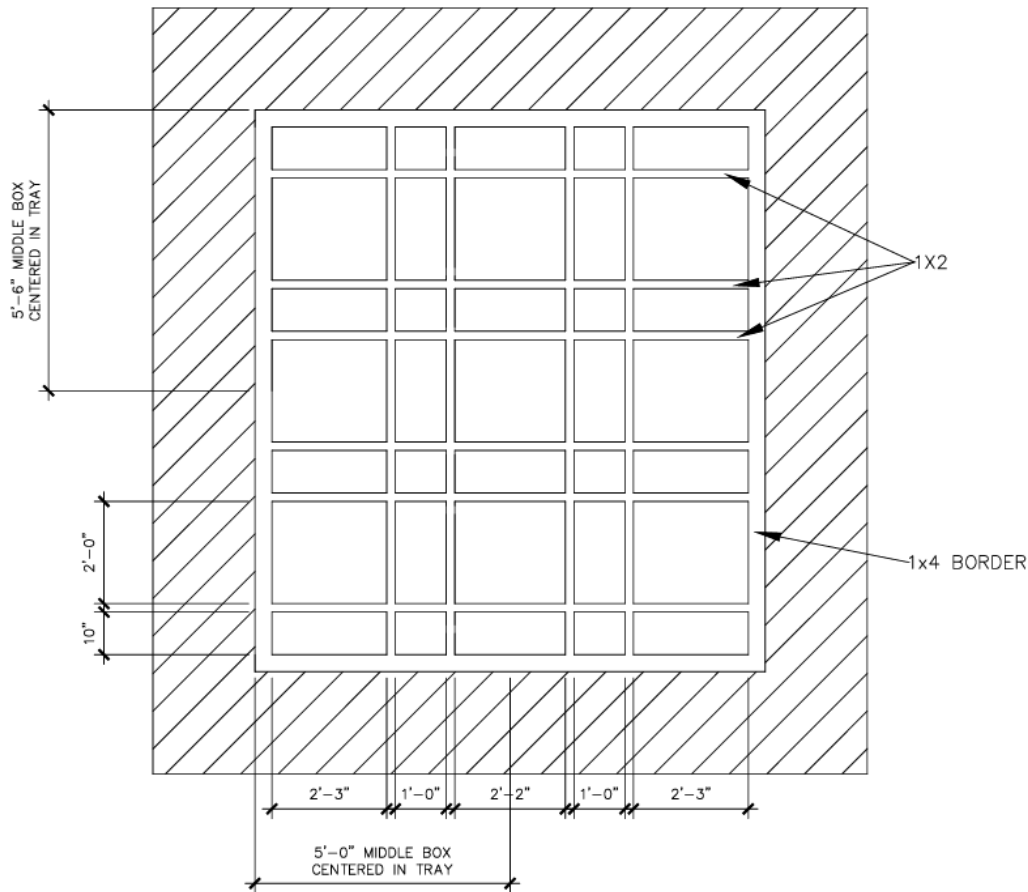

GUEST BEDROOM CEILING DETAIL

Guest Bedroom Ceiling Details

1x2 applied ceiling detail in tray ceiling with 1x4 around perimeter of tray.

No crown in tray.

Ceiling and trim detail painted the trim color.

Ceiling Detail Finish
SW Heron Plume

*Photo is to Show Design Concept Only.
Selections, Finishes, & Final Installation
Will Vary from Photo.*