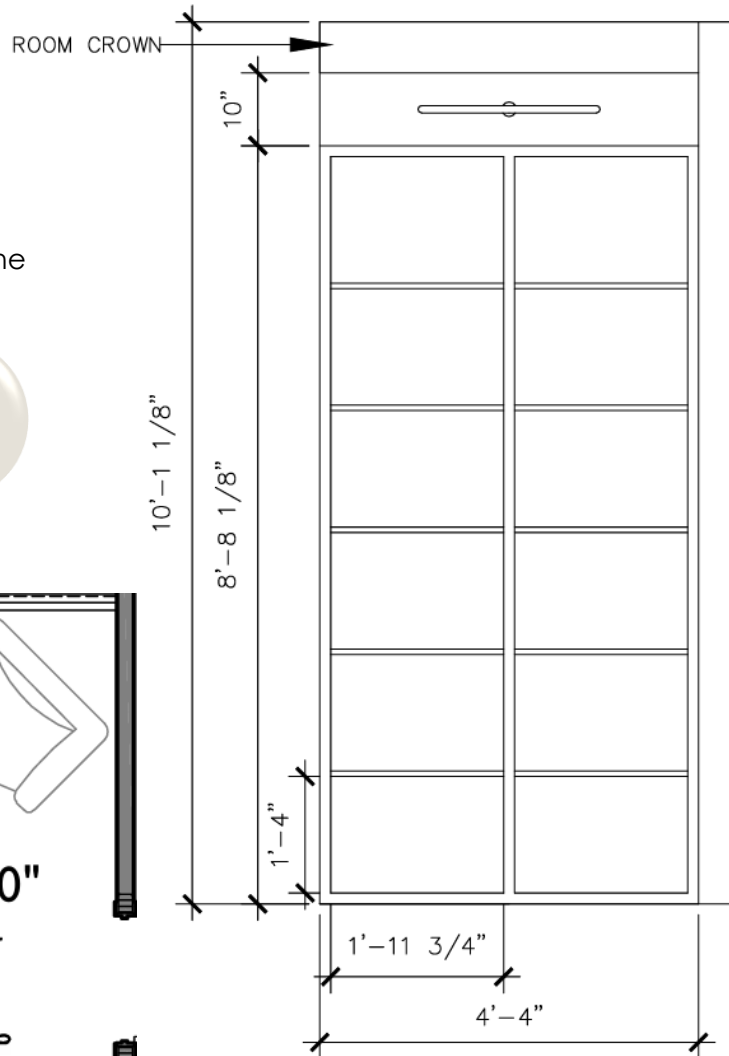

UPSTAIRS BOOKSHELF

Upstairs Bookshelf

Trim built bookshelf with adjustable shelves in location per diagram. Bookshelf to extend to ceiling and room crown to wrap top. Painted the main trim color.

Bookshelf Finish
SW Heron Plume

*Photo is to Show Design Concept Only.
Selections, Finishes, & Final Installation
Will Vary from Photo.*