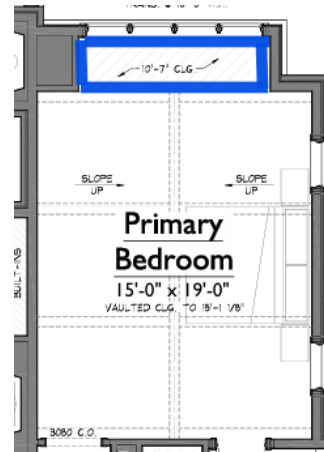

PRIMARY BEDROOM TRIM DETAIL

Sitting Area Detail

1X4 applied trim detail on sitting area walls and ceiling with 1X8 at base of wall detail.

Sitting Area Applied Trim
Detail Color
SW Amazing Gray

*Photo is to Show Design Concept Only.
Selections, Finishes, & Final Installation
Will Vary from Photo.*