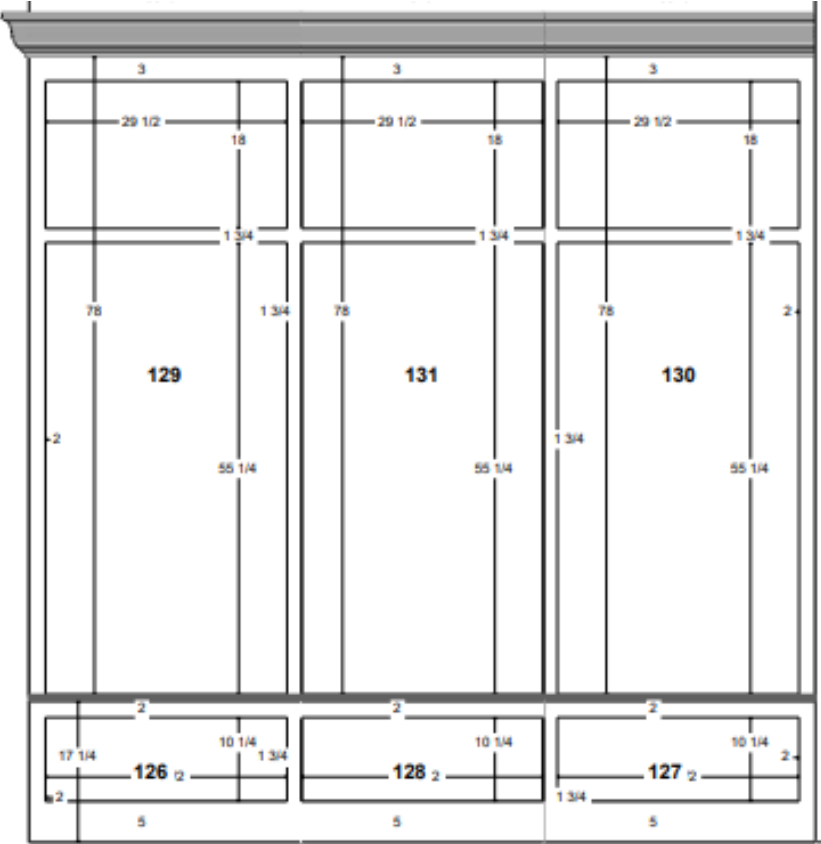

CUBBIES

Drawing is not to scale.

Cubby Finish
BM Classic Gray with Lorraine
stain match seat & back