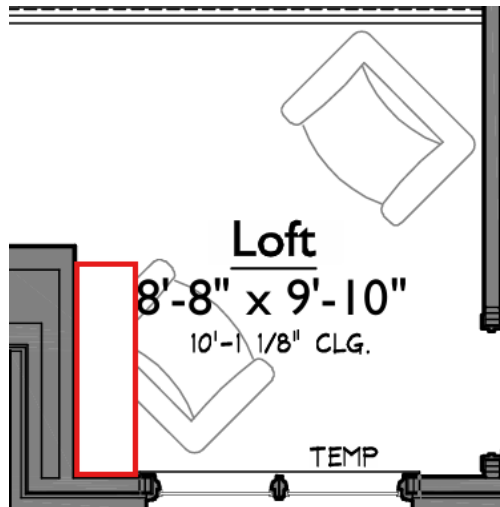

UPSTAIRS BOOKSHELF

Upstairs Bookshelf

Trim built bookshelf with adjustable shelves in location per diagram. Bookshelf to extend to ceiling and room crown to wrap top. Painted the main trim color.

Bookshelf Finish
SW Heron Plume

*Photo is to Show Design Concept Only.
Selections, Finishes, & Final Installation
Will Vary from Photo.*