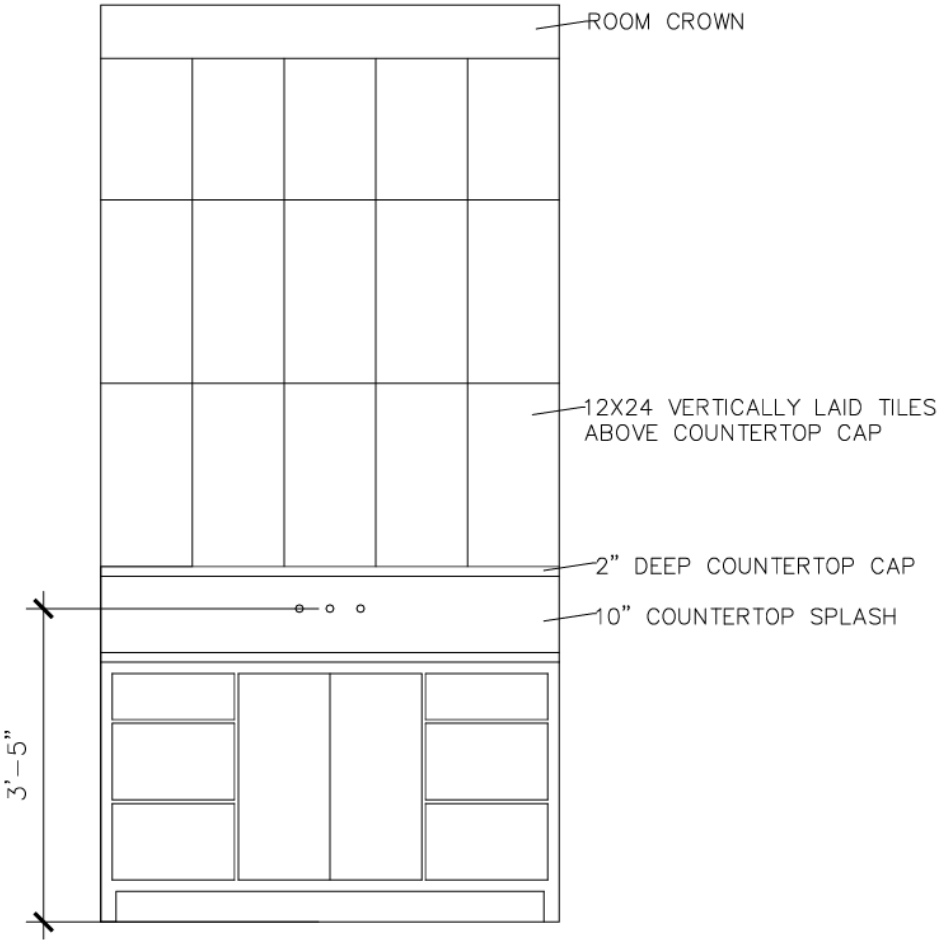

## Powder Bath Details

Countertop backsplash to be approx. 10" tall. Cap with a 2" deep countertop cap. Tile to be installed from the countertop shelf to the bottom of the crown on vanity wall only.

*Photo is to Show Design Concept Only.  
Selections, Finishes, & Final Installation  
Will Vary from Photo.*