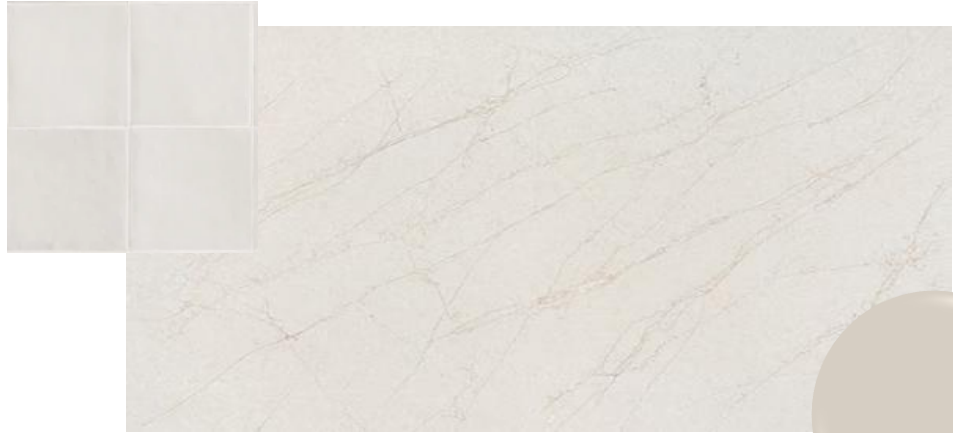

Backsplash
Louisville Tile
Melange Bianco
Gloss 4x4 and
Daltille One Quartz
Chateau

Countertops
Daltille One Quartz in Chateau