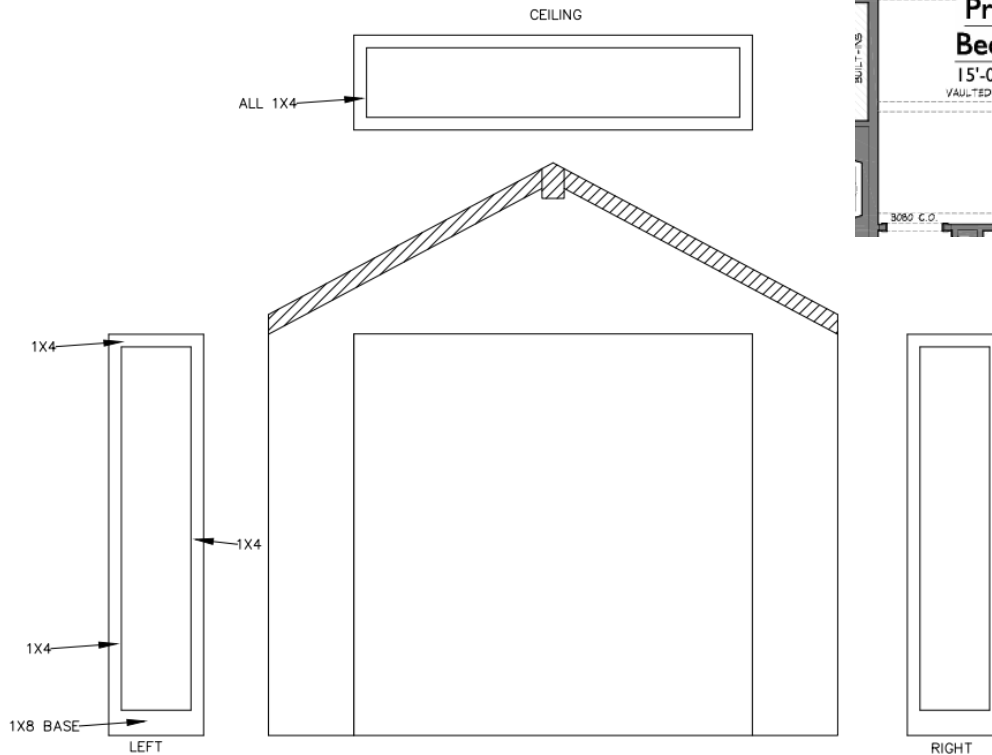

PRIMARY BEDROOM TRIM DETAIL

Sitting Area Detail

1X4 applied trim detail on sitting area walls and ceiling with 1X8 at base of wall detail.

Sitting Area Applied Trim
Detail Color
SW Amazing Gray

*Photo is to Show Design Concept Only.
Selections, Finishes, & Final Installation
Will Vary from Photo.*