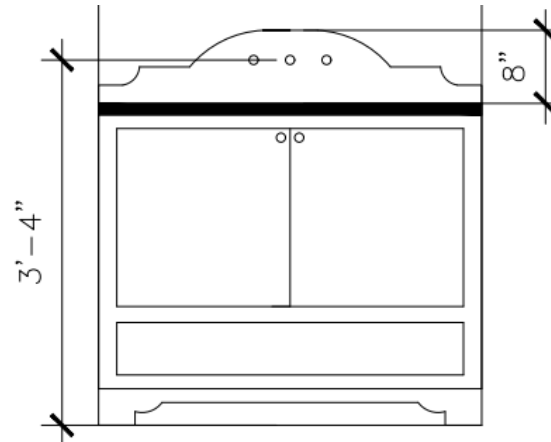

# POWDER BATH

FAUCET  
Cassidy in  
Champagne Bronze

SINK  
White Rectangular Sink

CABINET DOOR STYLE (Not Color)

COUNTERTOPS  
Valiant Quartz Karma

CABINET FINISH  
SW Vessel

CABINET HARDWARE

*Photo is to Show the Concept of the  
Splash Design and Shape Only.  
Finishes and Final Installation Will Vary  
from Photo.*