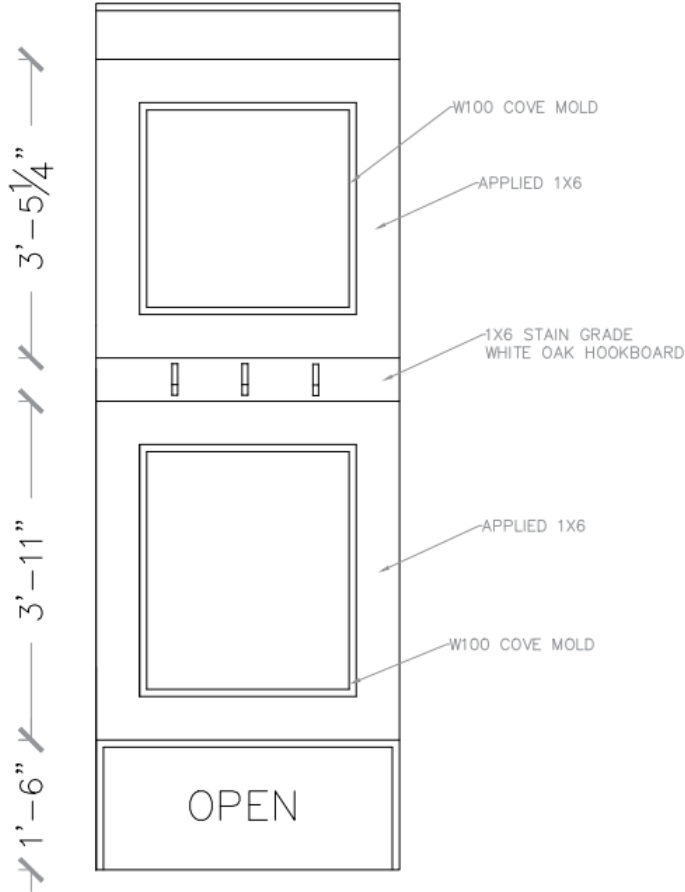

HALL BENCH SEAT

HALL BENCH DETAILS

Bench seat- Open below, top and sides of bench to be stained to match hardwood floors as closely as possible. Add applied trim on the back wall with two unequal boxes stacked on top of each other.

Placing the hooks on one horizontal board separating the boxes. Trim detail to be painted trim color.

BENCH SEAT
Stained to match hardwood floors as closely as possible

HOOKS

Drawing not to scale
FINAL FINISHES AND DESIGN MAY VARY